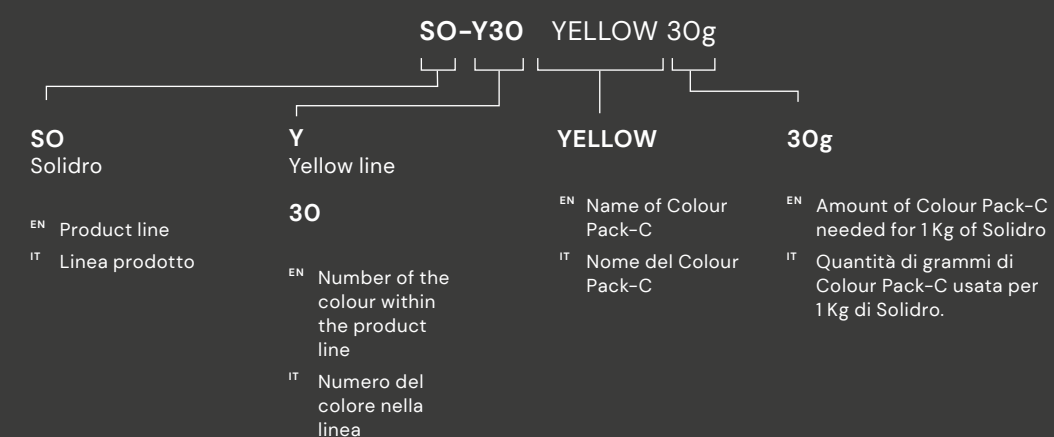

Solidro Colours

SO

The art of
harmony

EN How to read the colour name
IT Lettura del nome colore

EN This special collection of colours for floors and walls by Ideal Work was designed by our creative specialist Valentina De Agnoi. In collaboration with Melanie Bernard, Valentina blended the potential of Ideal Work's new Solidro decorative solution with the latest trends. This exclusive palette was conceived to transform any room into an original work through shades ranging from elegant neutrals to the most daring nuances, capable of enhancing any space with style and uniqueness.

← LIGHT — GREY — DARK — DEEP — STRONG — PASTEL →

← Tone on tone →

	 <p>SO-Y10 ASH WHITE 30g + CHARCOAL 3g</p>		 <p>SO-Y20 OLIVE GREY 30g</p>		 <p>SO-Y30 YELLOW 30g</p>											
	 <p>SO-R10 BROWN 10g</p>		 <p>SO-R20 BROWN 30g</p>		 <p>SO-O10 YELLOW 30g + ROSSO MATTONE 30g</p>											
	 <p>SO-R30 BORDEAUX 60g</p>		 <p>SO-R40 GRANATA 50g</p>		 <p>SO-R50 ROSE 10g</p>		 <p>SO-R60 ROSE 1g</p>									
 <p>SO-B10 WHITE 30g</p>	 <p>SO-B20 SILVER GREY 30g</p>		 <p>SO-B30 SMOKE 30g</p>		 <p>SO-B40 GRAFITE 10g</p>		 <p>SO-B50 BLACK 30g</p>		 <p>SO-B60 BLUE 50g + BLACK 10g</p>		 <p>SO-B70 OLTREMARE 50g</p>		 <p>SO-B80 PALE BLUE 30g</p>		 <p>SO-B90 GLICINE 10g</p>	
	 <p>SO-G10 ACQUA MARINA 20g + OCCHIALINO 20g</p>		 <p>SO-G20 SMOKE 10g + FORESTA 30g</p>		 <p>SO-G30 SMOKE 30g + FORESTA 10g</p>			 <p>SO-G40 BOSCO 30g</p>		 <p>SO-G50 OTTANIO 30g</p>		 <p>SO-G60 ACQUA MARINA 5g + SKY BLUE 2,5g</p>				